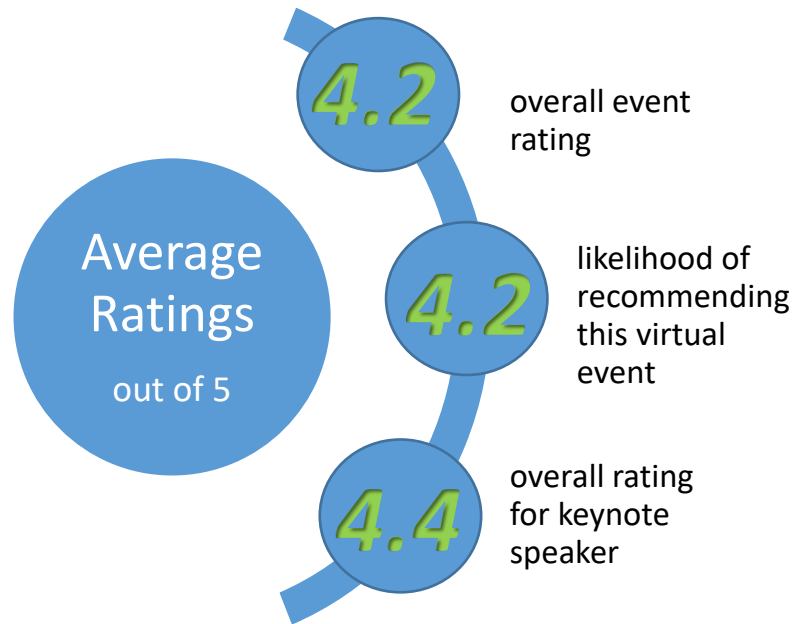

Financials:

	Budget Amount	Actuals
Total Member Day Revenue	$3,650	$4,696.42
Total Member Day Expenses	$11,000	$12,129.38
Net Expenses	$7,350	$7,432.96

Survey Results:

- 4.2 and 4.4 out of 5 were the weighted averages for these survey questions.

#IHLSMemberDay2022	
TITLE RISING TO THE CHALLENGE	
AUTHOR ILLINOIS HEARTLAND LIBRARY SYSTEM	
DESCRIPTION A day of virtual professional development, networking, and inspiration for library leaders, staff, and trustees — created especially for IHLS-member libraries and open to all library system members!	
WWW.ILLINOISHEARTLAND.ORG/MEMBERDAY	
EVENT DATE	BORROWER'S NAME
NOV. 17	YOU!
REGISTER BY	COST TO ATTEND
NOV. 15	FREE for IHLS members !
	$15 for non-members !