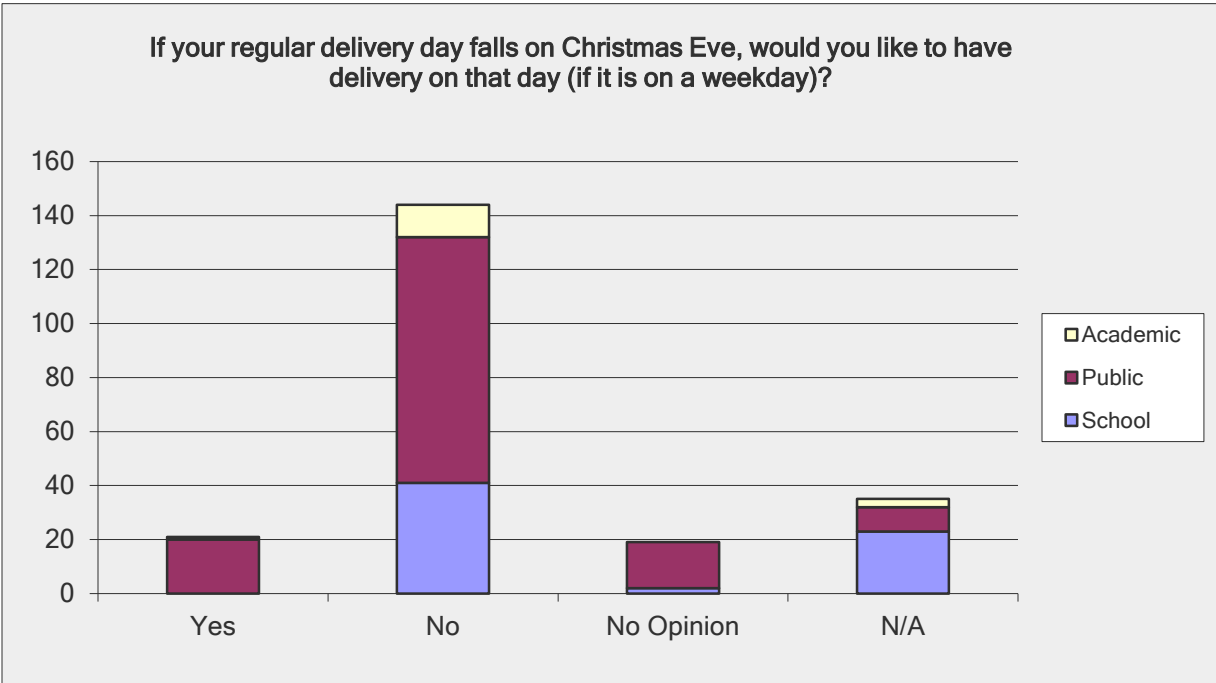

Currently almost all member libraries are closed. There is no delivery of library materials by IHLS, RAILS, ILDS and CPL.

The majority of responding IHLS libraries are closed. Currently IHLS and ILDS do not offer delivery service and the majority of IHLS libraries indicated they would not like service on this day. RAILS and CPL do offer delivery service the day after Thanksgiving.