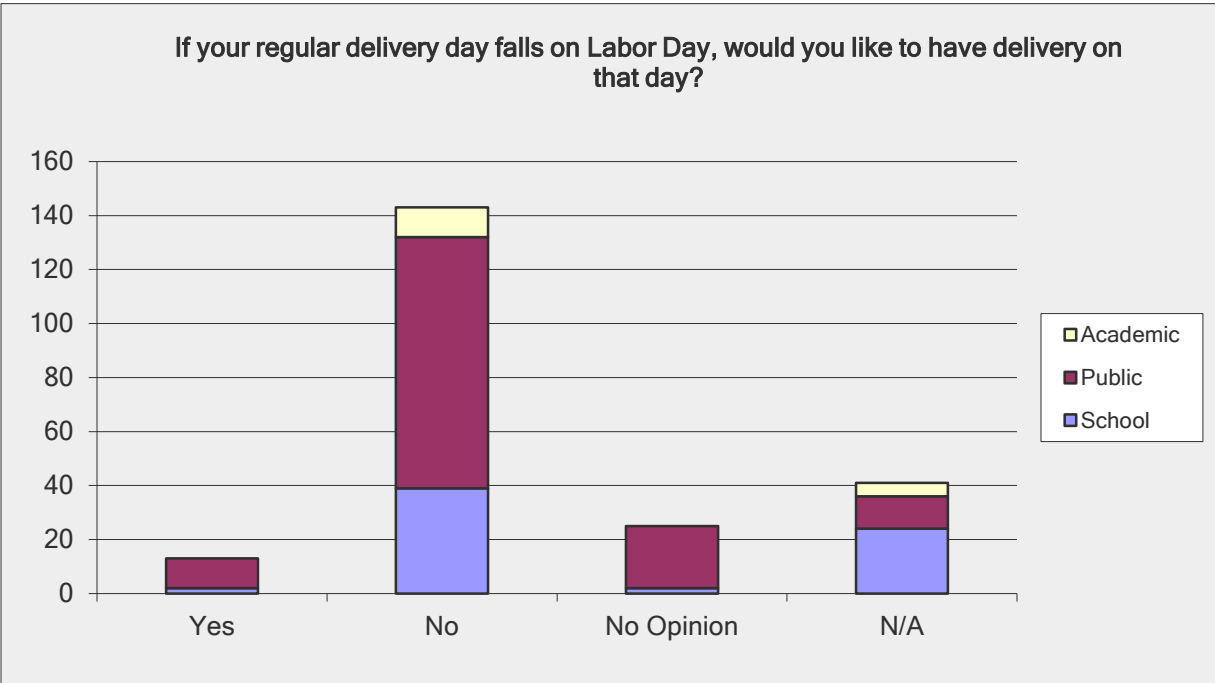

The majority of respondents indicated they would not like to have delivery on Labor Day. Currently there is no delivery of library materials on Labor Day by IHLS, RAILS, ILDSA or CPL.