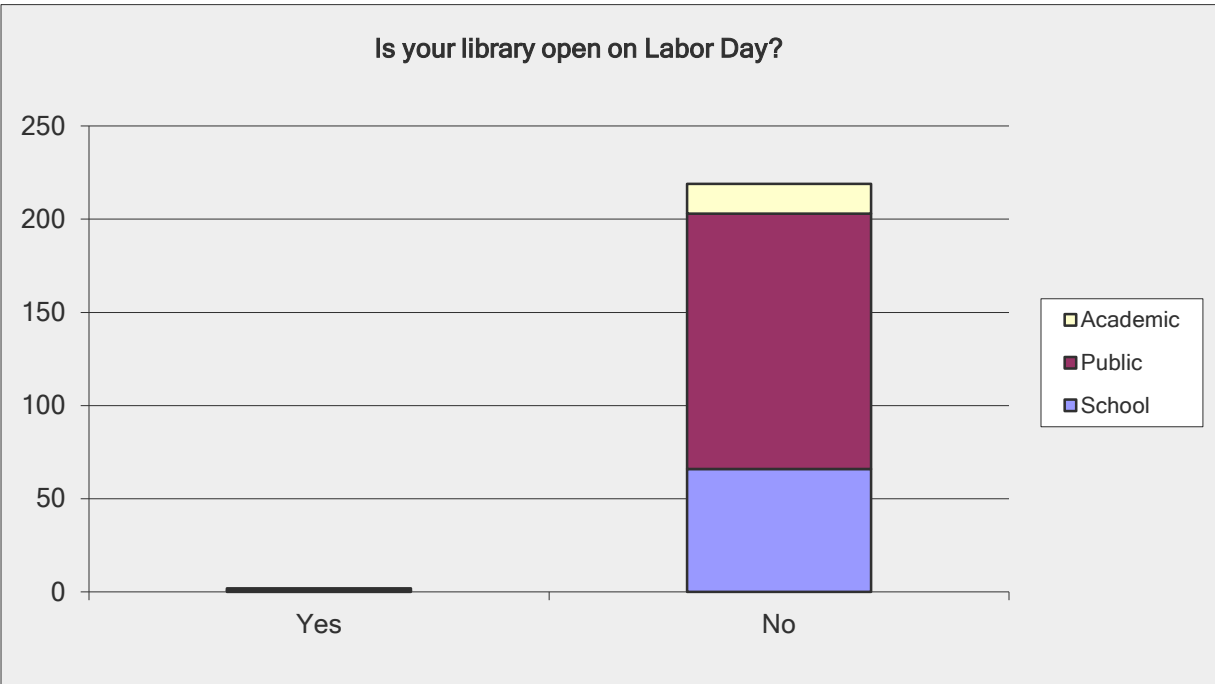

The majority of respondents indicated they would not like to have delivery on Labor Day. Currently there is no delivery of library materials on Labor Day by IHLS, RAILS, ILDSA or CPL.