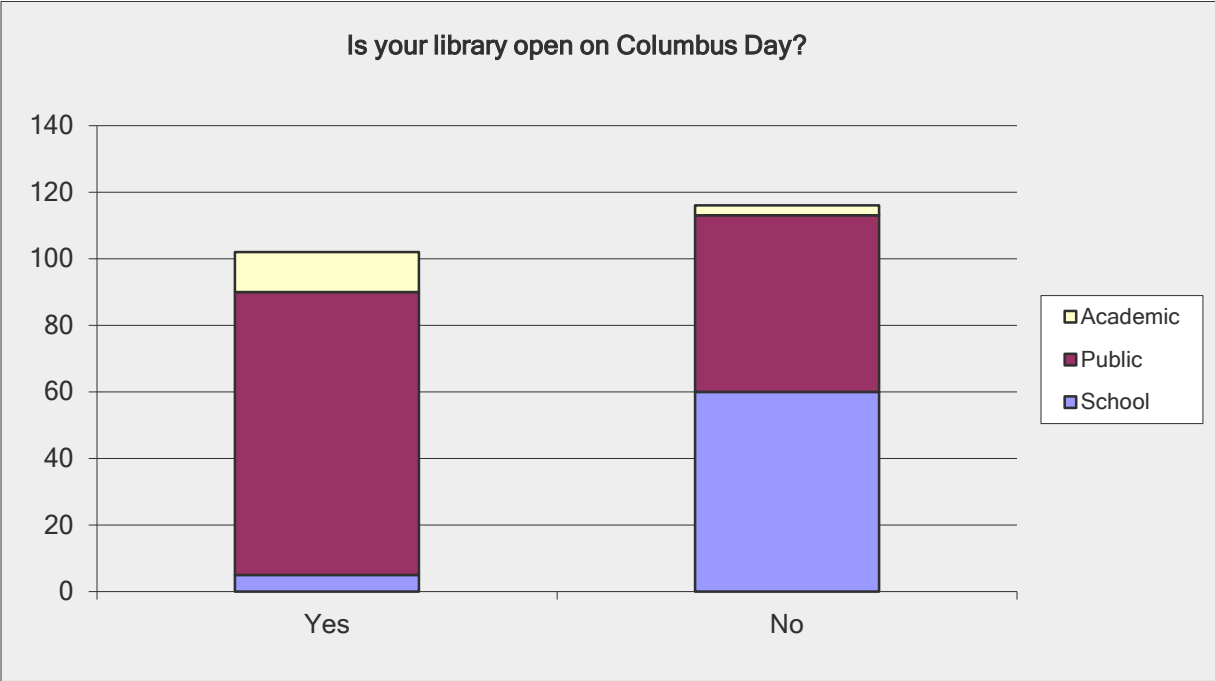

Delivery service is currently offered by IHLS, RAILS, ILDS and CPL.