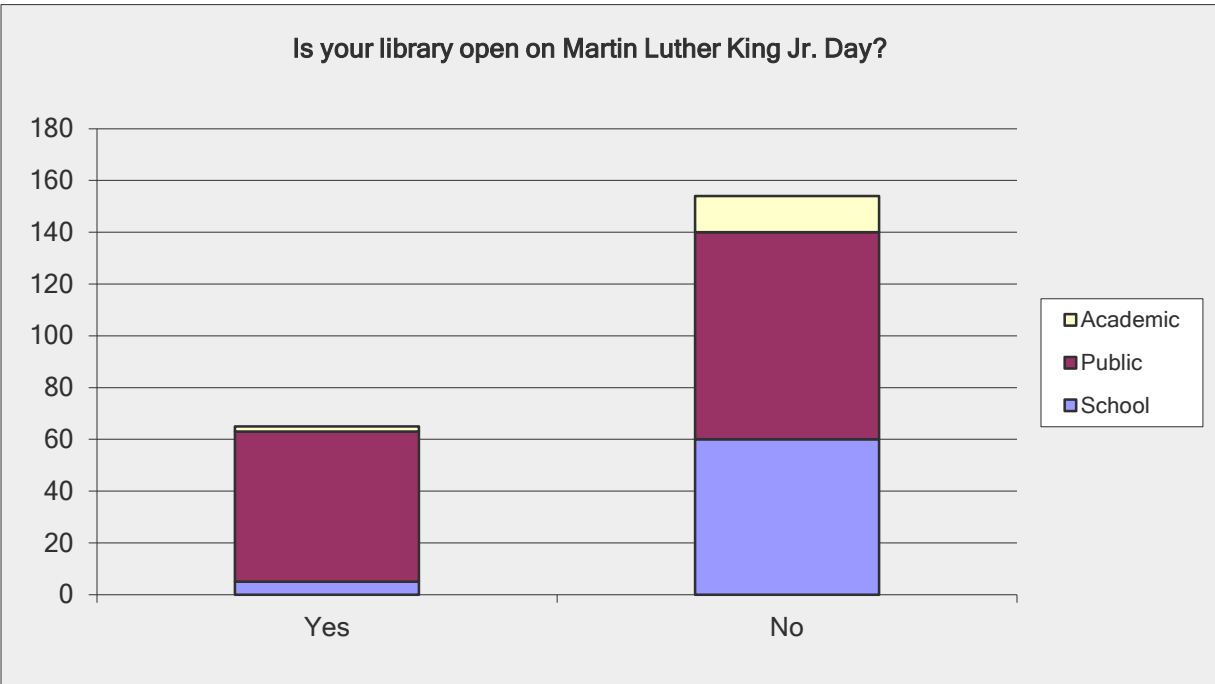

Some of our libraries are open on Martin Luther King Day and 28% of the responding libraries indicated they would like delivery. IHLS, ILDS, and CPL do not currently deliver on this day. RAILS does.