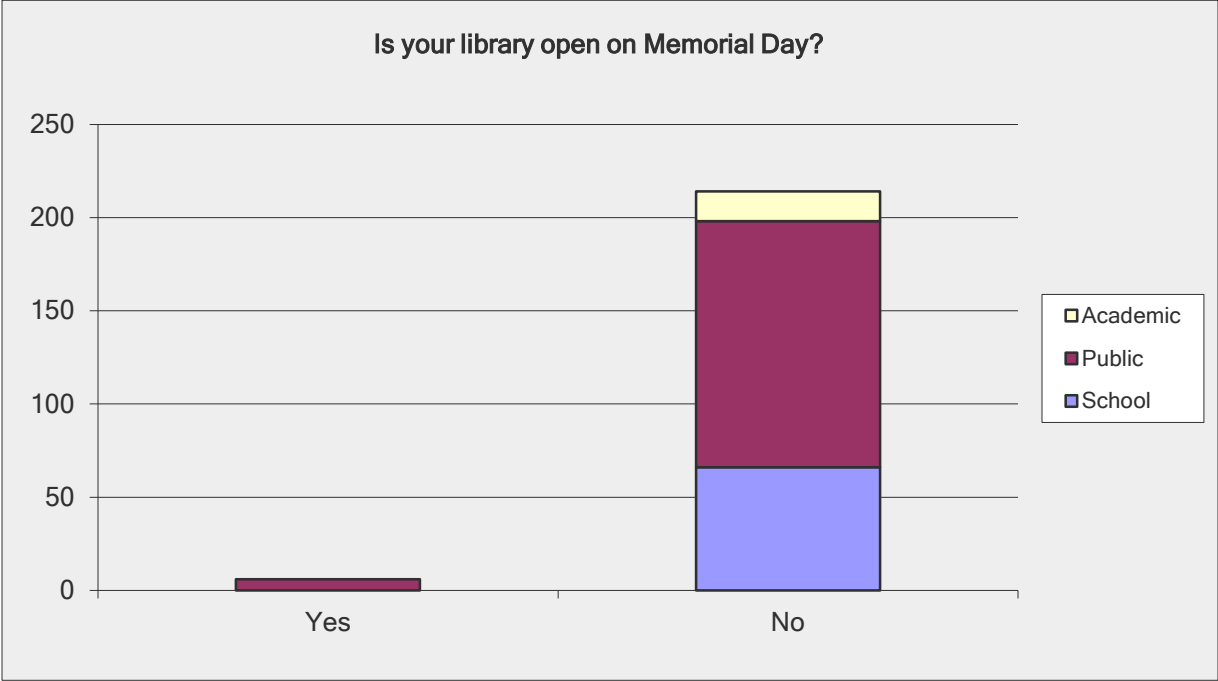

Almost all of IHLS libraries are closed on Memorial Day. Delivery service is not offered by IHLS, RAILS, ILDS and CPL.