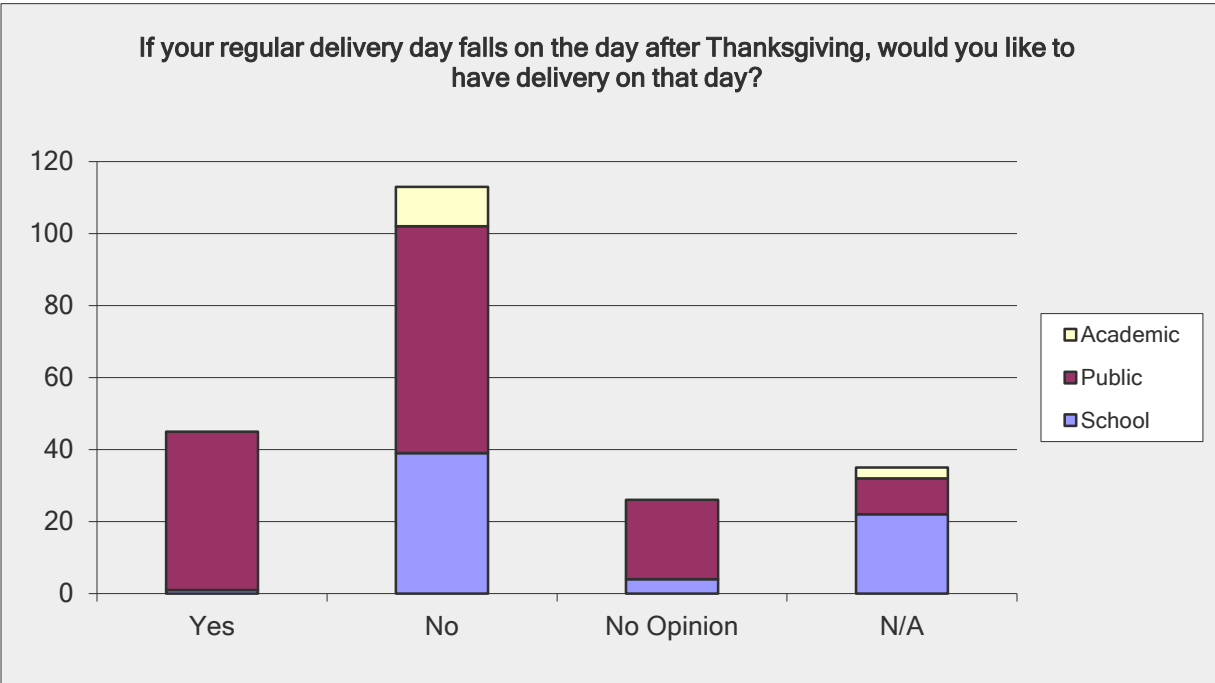

The majority of responding IHLS libraries are closed. Currently IHLS and ILDS do not offer delivery service and the majority of IHLS libraries indicated they would not like service on this day. RAILS and CPL do offer delivery service the day after Thanksgiving.