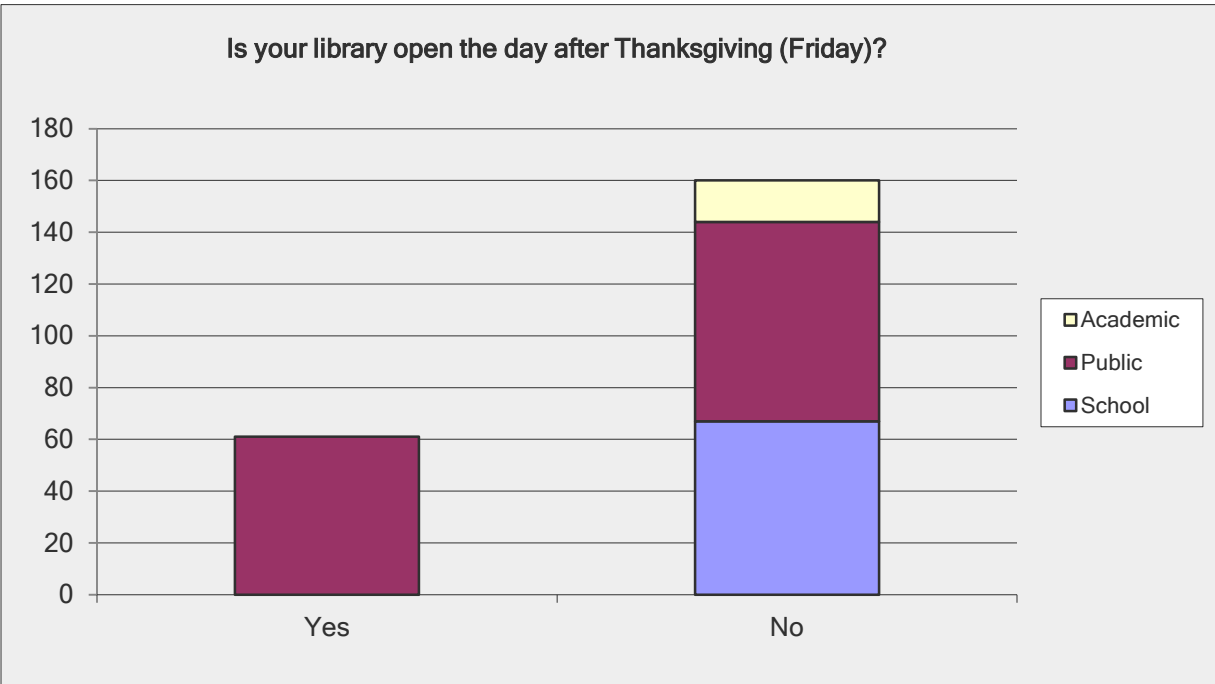

The majority of responding IHLS libraries are closed. Currently IHLS and ILDS do not offer delivery service and the majority of IHLS libraries indicated they would not like service on this day. RAILS and CPL do offer delivery service the day after Thanksgiving.