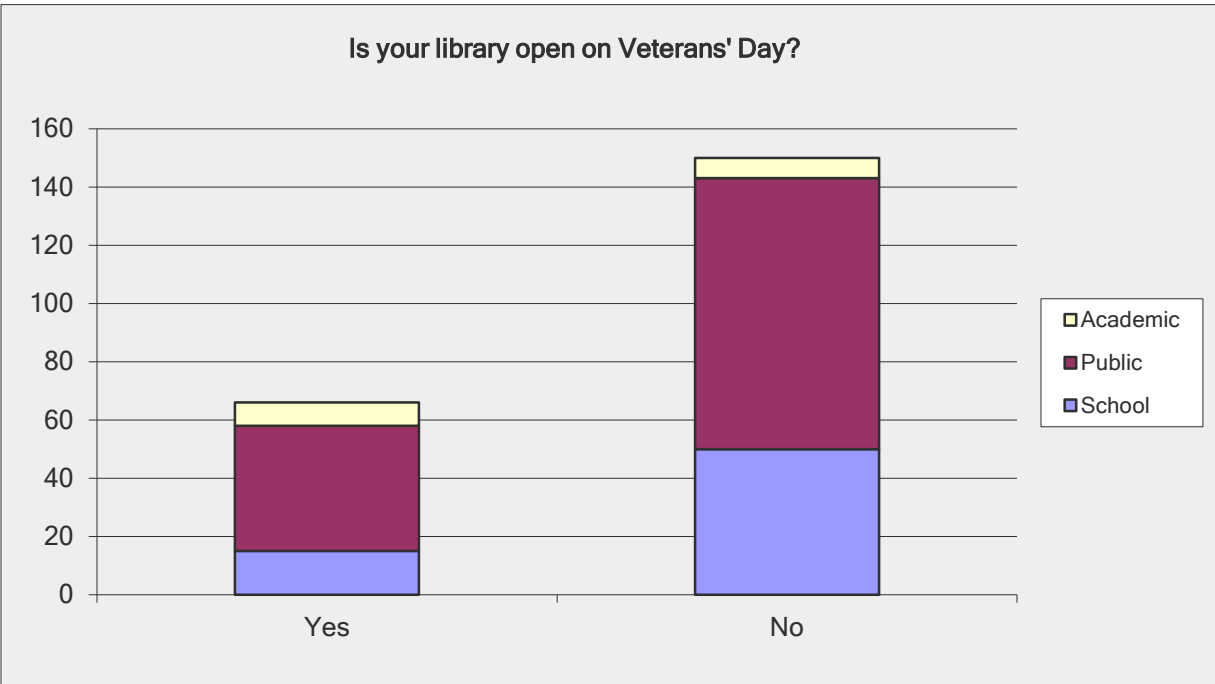

32% of our responding libraries indicated they would like to receive delivery on Veteran’s Day. Currently IHLS is the only System/organization that does not offer delivery on this day. RAILS, ILDS and CPL do.