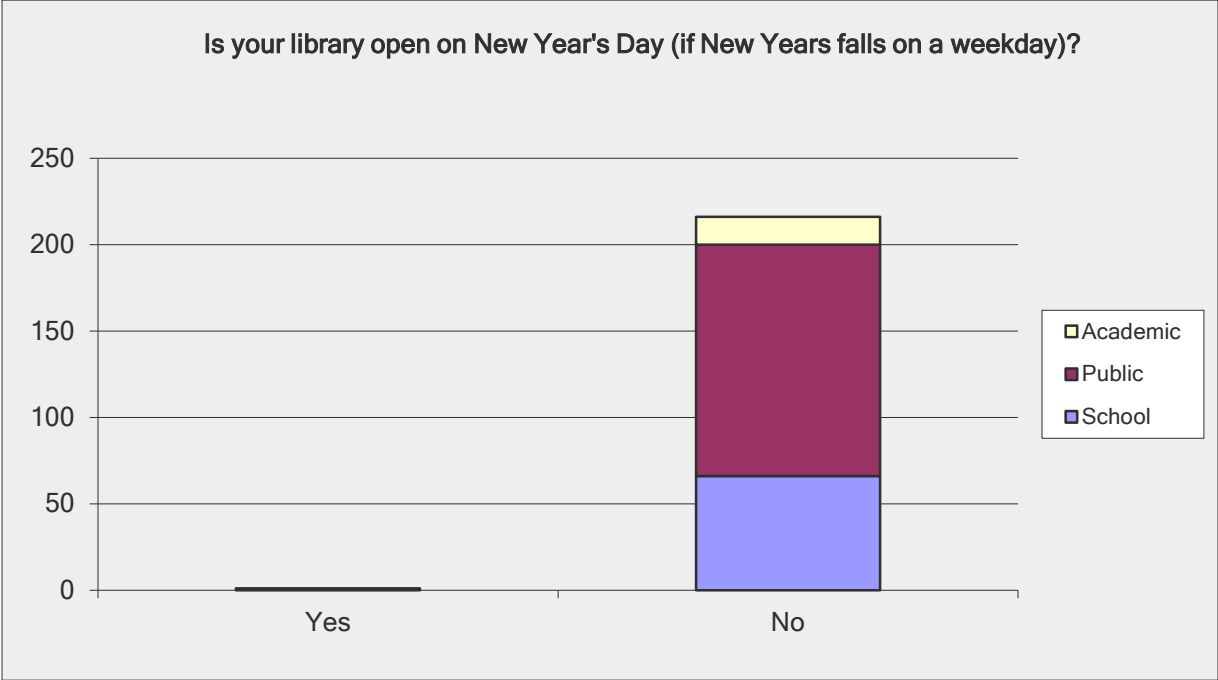

Almost all IHLS member libraries are closed on New Year's Day. IHLS, RAILS, ILDS and CPL do not delivery on this day.