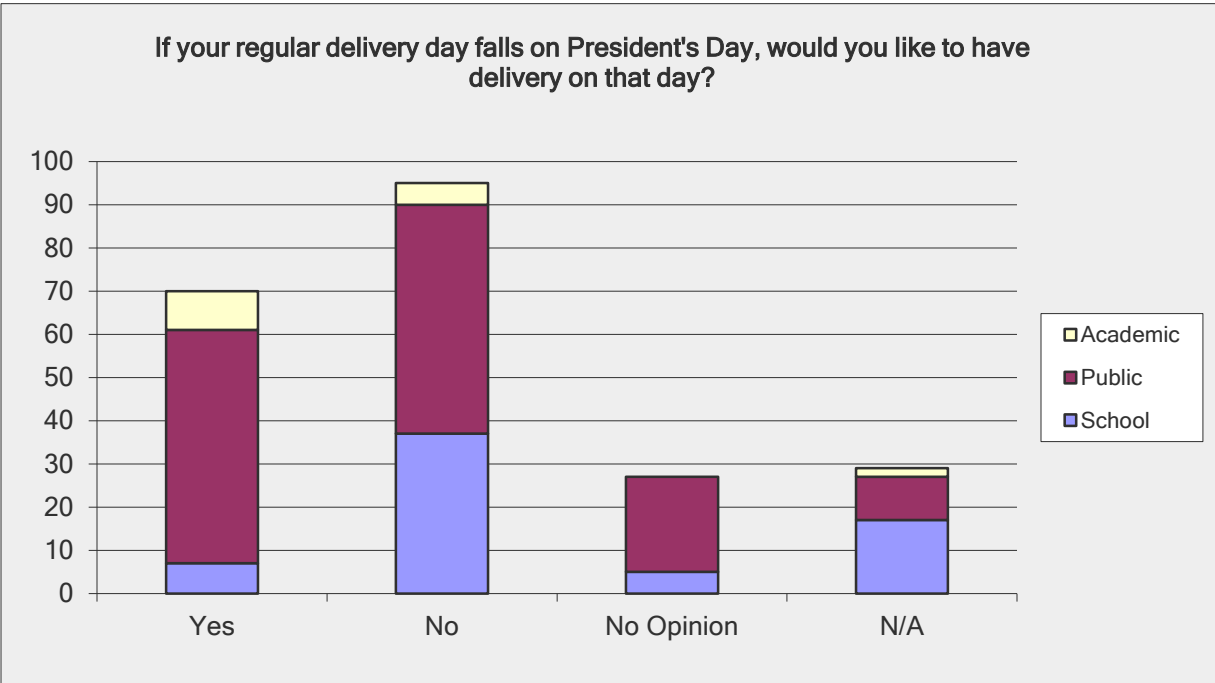

32% of responding member libraries have expressed an interest in having delivery on President's Day. Currently RAILS and ILDS offer delivery. IHLS and CPL do not.