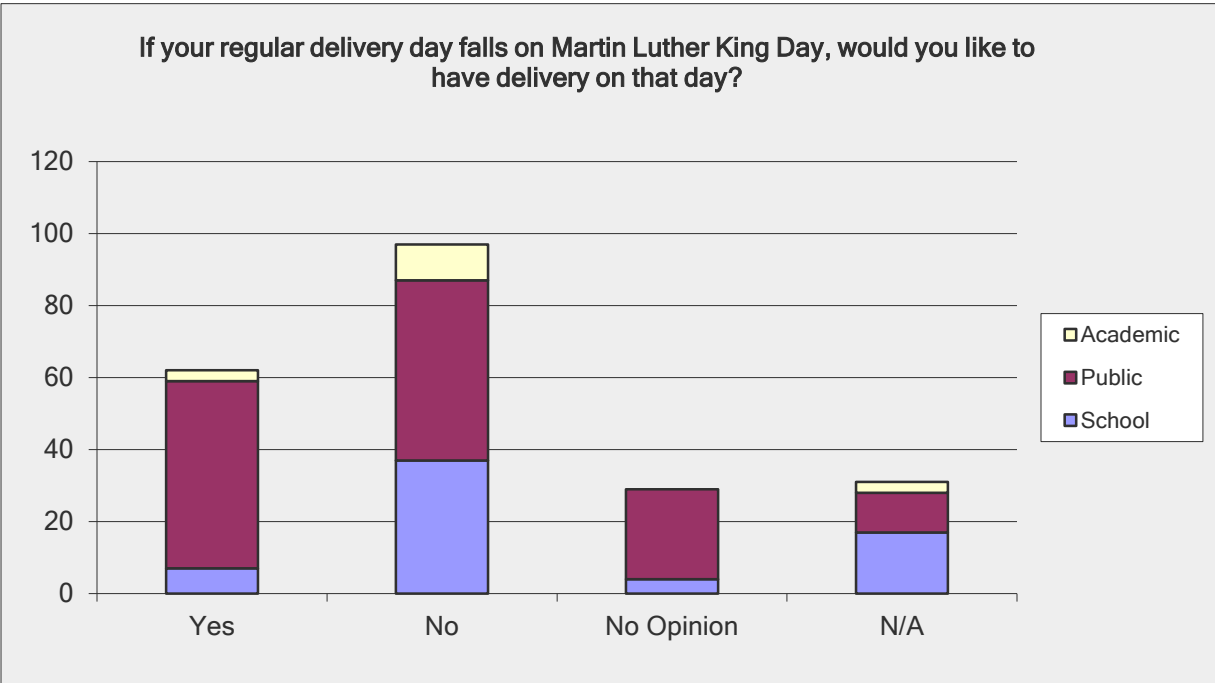

Some of our libraries are open on Martin Luther King Day and 28% of the responding libraries indicated they would like delivery. IHLS, ILDS, and CPL do not currently deliver on this day. RAILS does.