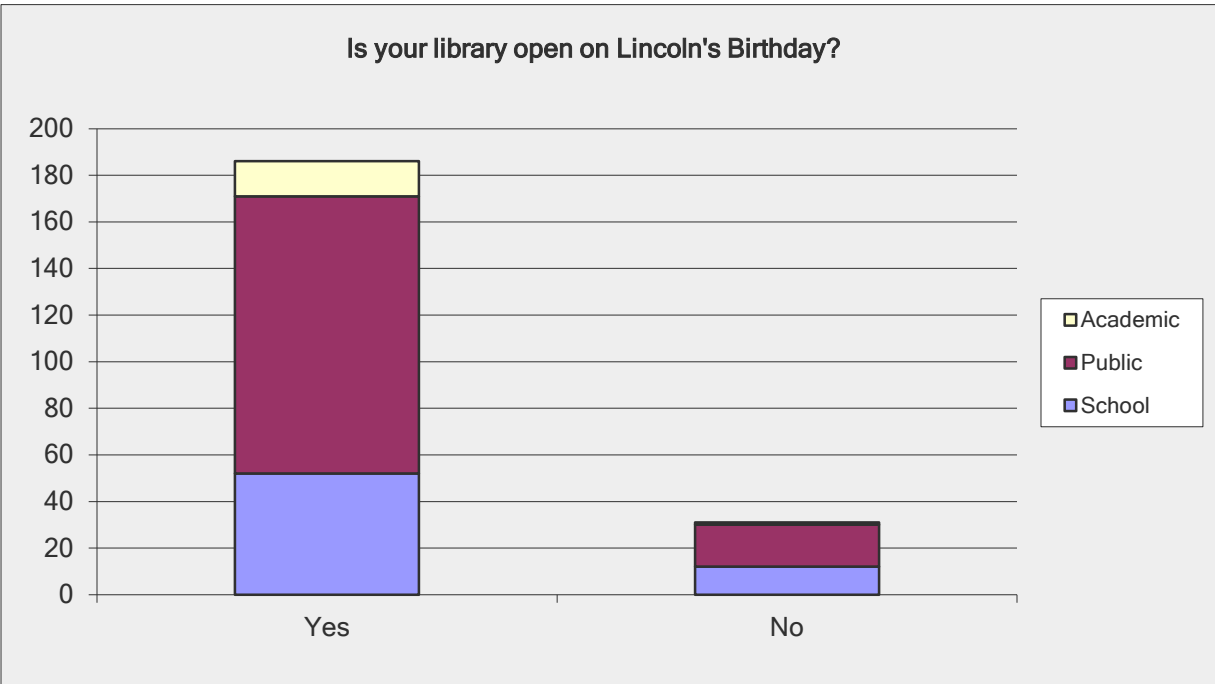

The majority of IHLs libraries that responded are open on Lincoln’s Birthday. IHLs, RAILS, and ILDS currently provide delivery. Only CPL does not.