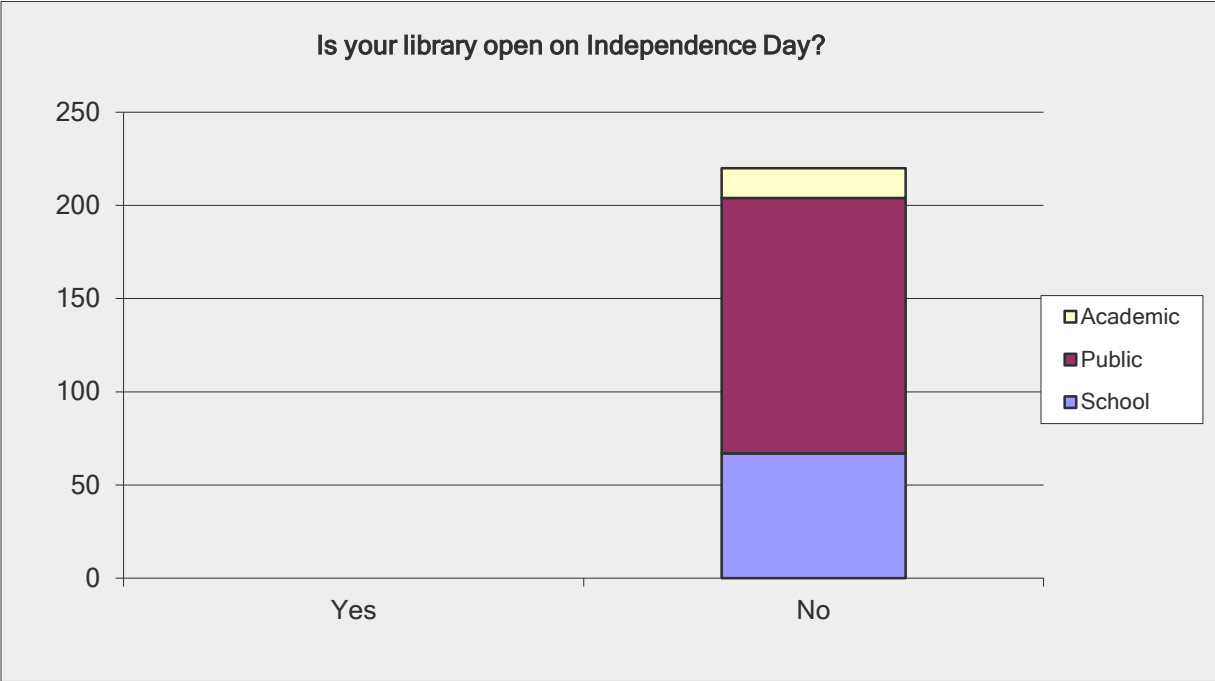

Currently there is no delivery of library materials on Independence Day by IHLS, RAILS, ILDS or CPL.