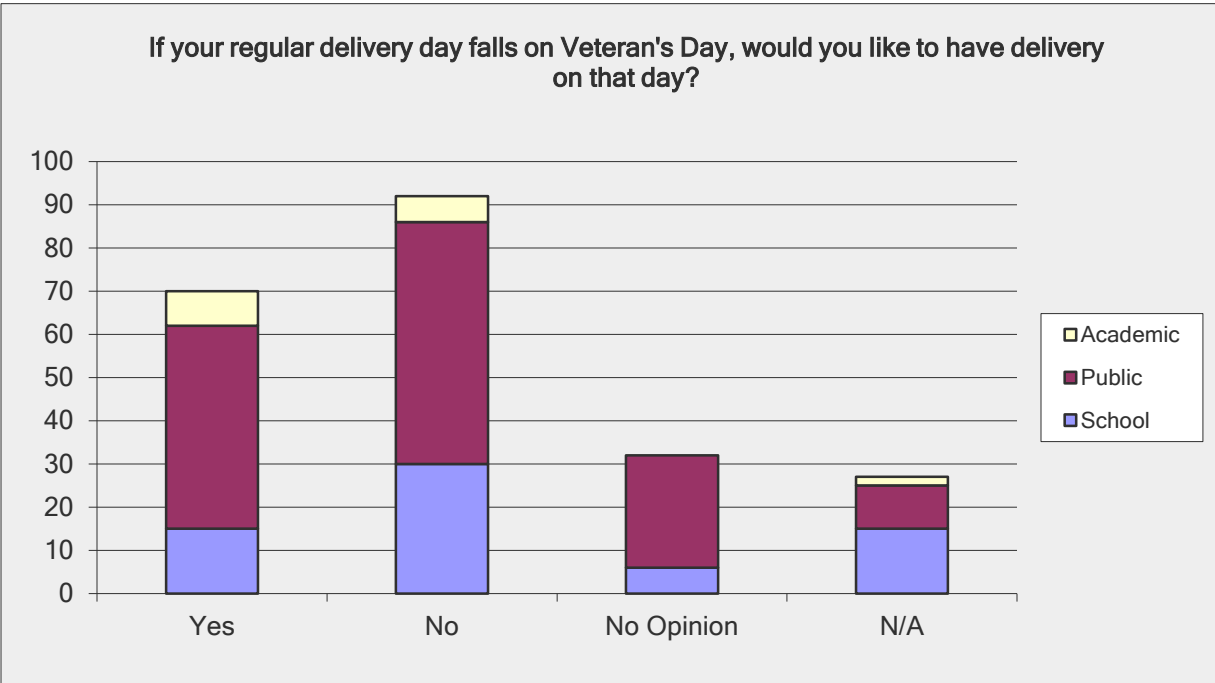

32% of our responding libraries indicated they would like to receive delivery on Veteran’s Day. Currently IHLS is the only System/organization that does not offer delivery on this day. RAILS, ILDS and CPL do.