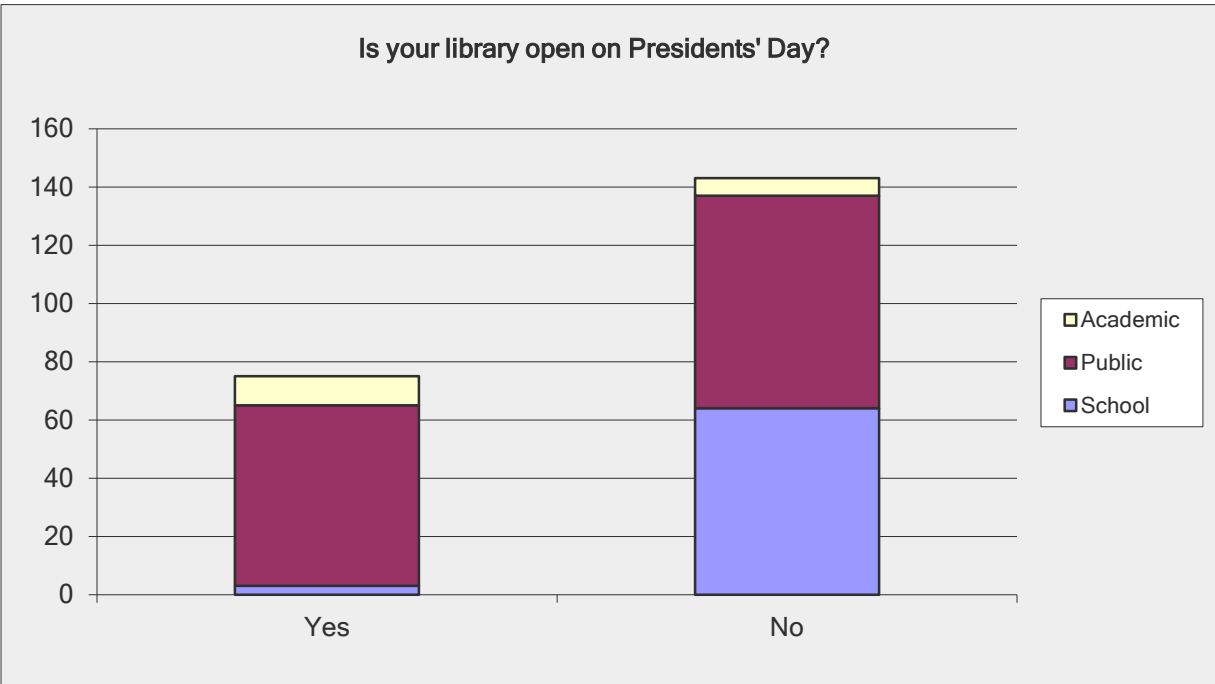

32% of responding member libraries have expressed an interest in having delivery on President's Day. Currently RAILS and ILDS offer delivery. IHLS and CPL do not.