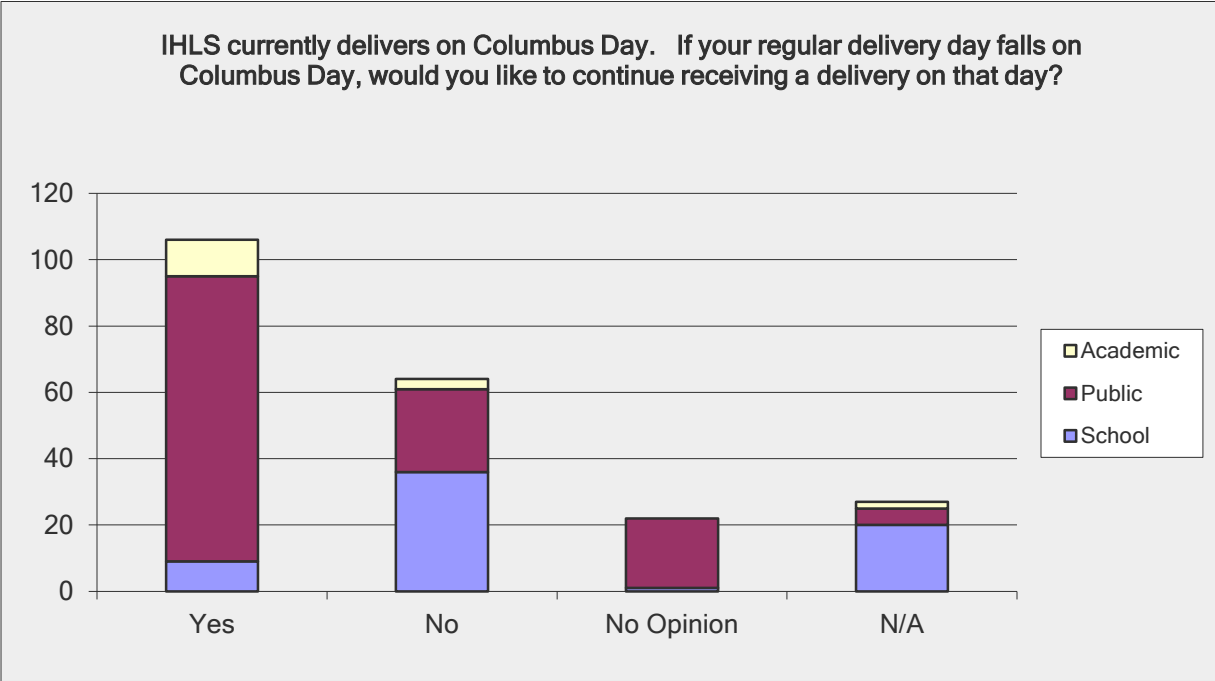

Delivery service is currently offered by IHLS, RAILS, ILDS and CPL.