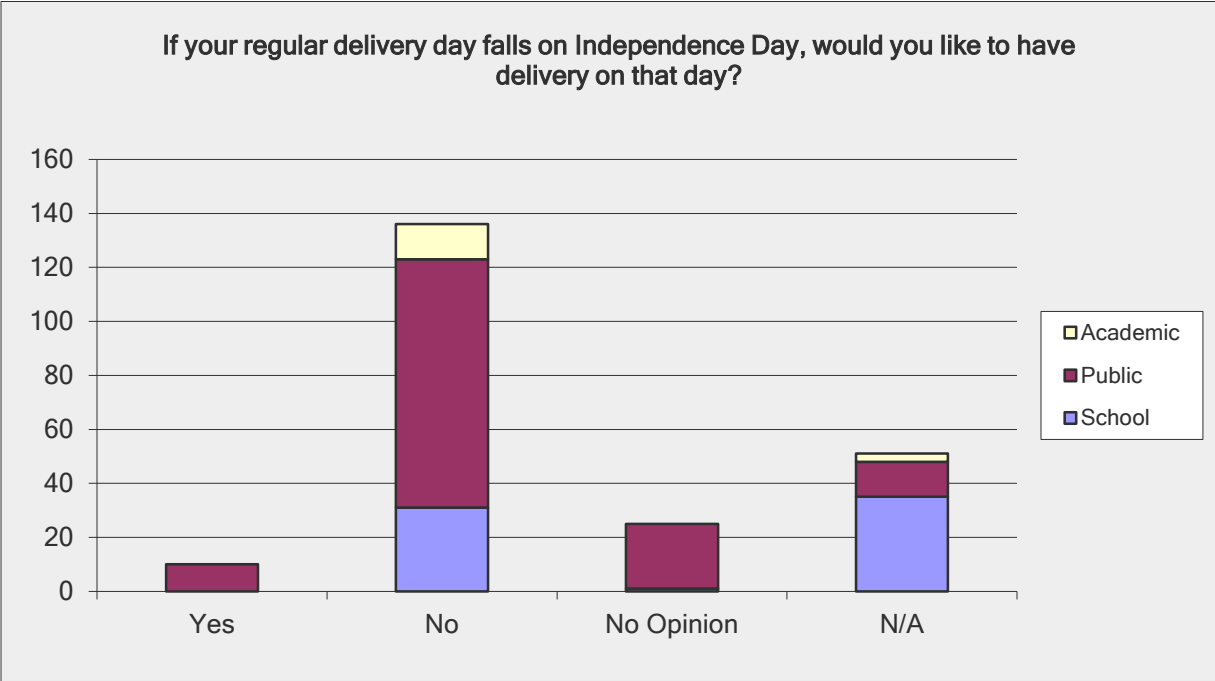

Currently there is no delivery of library materials on Independence Day by IHLS, RAILS, ILDS or CPL.