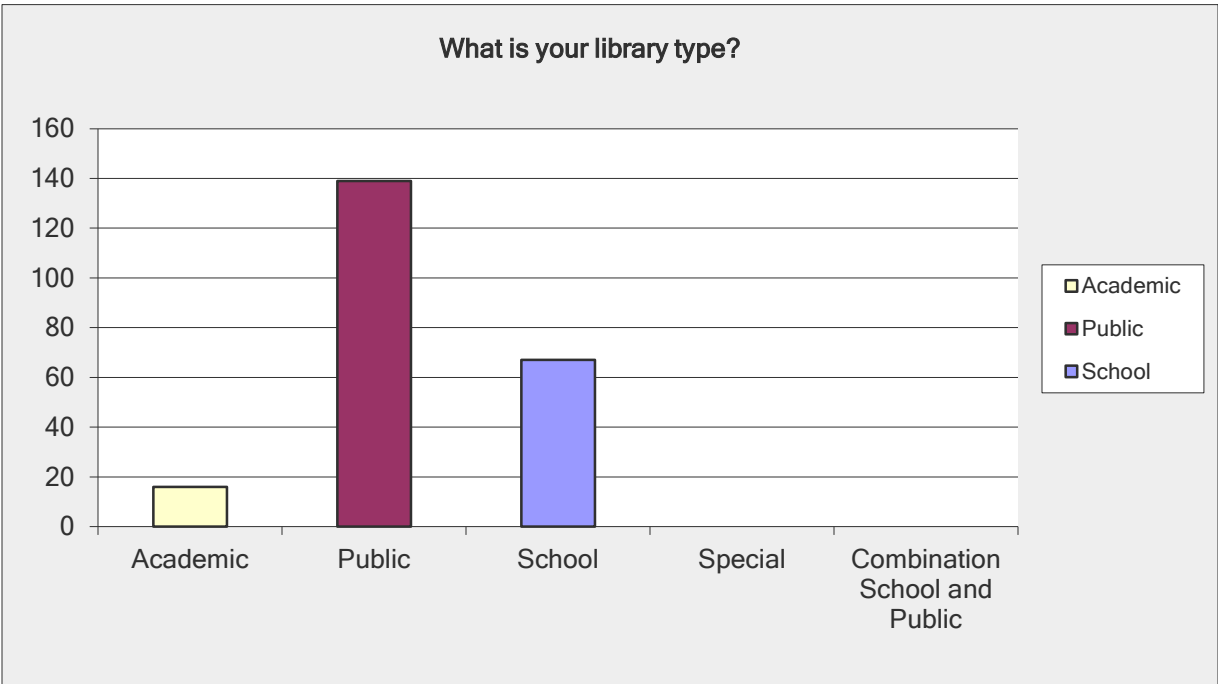

222 (or about 40% of our member libraries) responded to this questions.